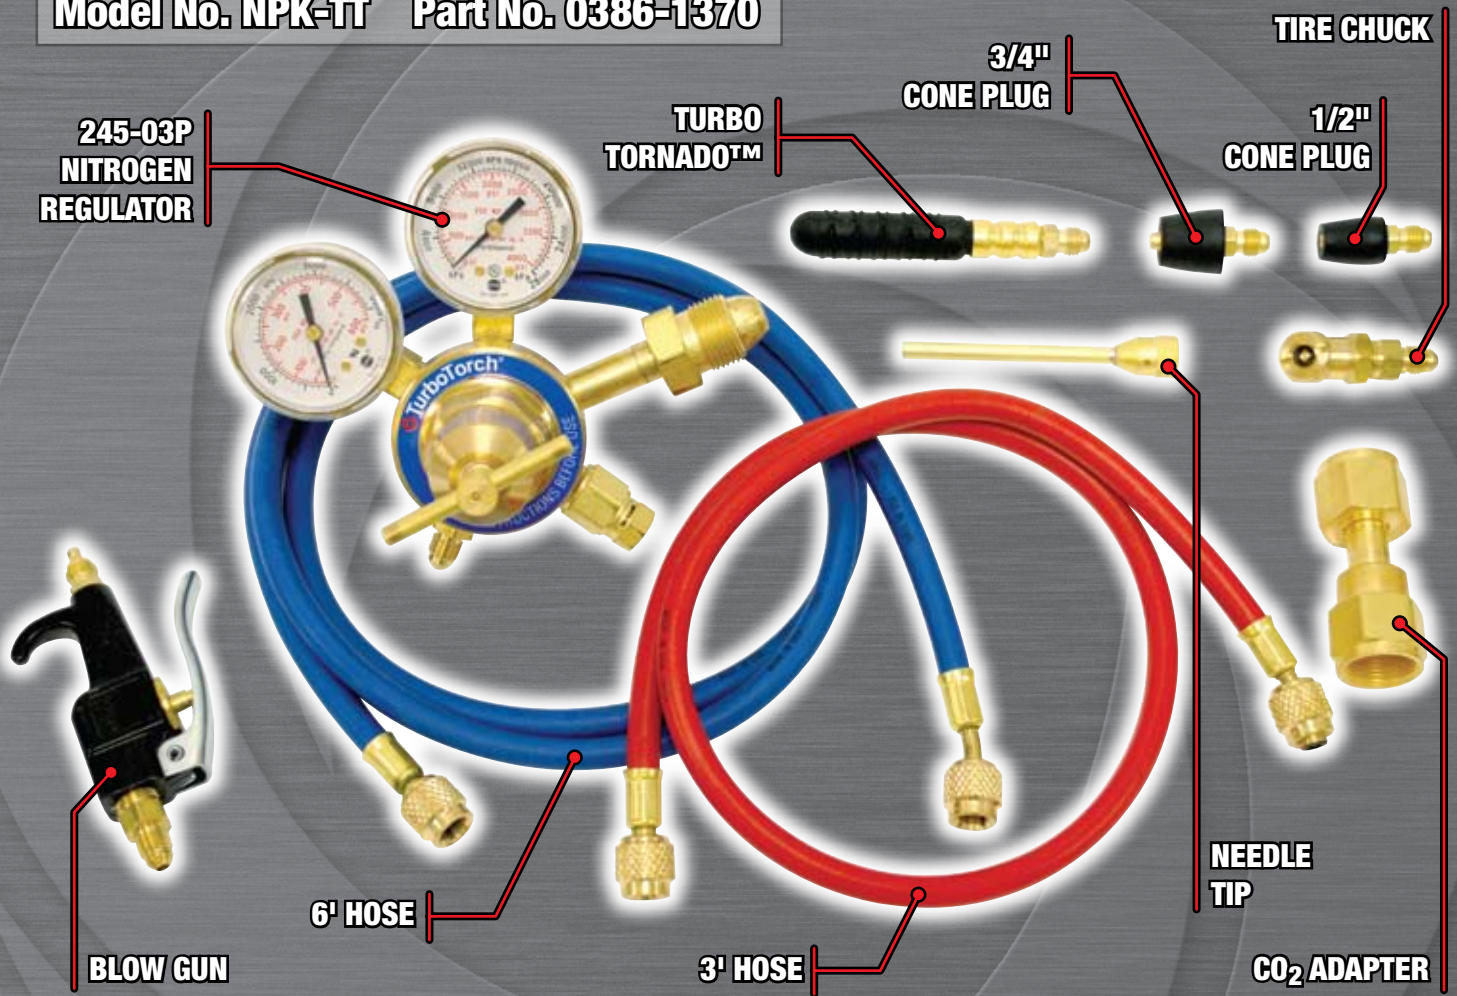

TurboTorch[®]

Professional

NITROGEN PURGE KIT

The Choice for Plumbing and HVAC Professionals

Model No. NPK-TT Part No. 0386-1370

APPLICATIONS:

- Purging Lines Prior to Brazing
- Leak Testing
- Flushing Drainage Lines (up to 1" I.D. with the Turbo Tornado)
- Cleaning Components and Coils
- Inflating Tires

TurboTorch®

Professional

NITROGEN PURGE KIT

Model No. NPK-TT
Part No. 0386-1370

The TurboTorch Nitrogen Purge Kit is designed with the professional in mind. This kit gives you the tools to pressure check HVAC and Refrigeration lines, flush drainage lines, blow clean components, and purge lines prior to brazing to protect the joints from oxidation.

KIT COMPONENTS

Part No.	Model No.	Description
0386-1370	NPK-TT	Nitrogen Purge Kit
0386-0814	245-03P	Nitrogen Regulator
0386-1371	TT-1	Turbo Tornado™
0386-1372	CP-1	1/2" Cone Plug
0386-1373	CP-2	3/4" Cone Plug
0386-1374	NT-1	Needle Tip
0386-1375	CO2-NPK	CO2 Adapter
0386-1376	CH-36	36" X 1/4" Standard Charge Hose
0386-1377	CH-72	72" X 1/4" Standard Charge Hose
0386-1378	BG-NPK	Blow Gun